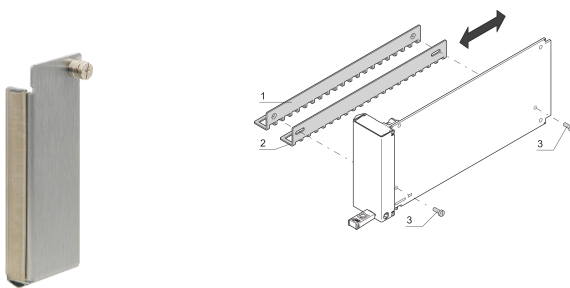

MicroTCA.4 Front Panel (above MCH), Mid-Size Single, Shielded, SSt

NUMĂR DE CATALOG

21850-102

AdvancedTCA front panel (stainless steel) for textile gasketing. Shielded filler modules are used to close unused slots.

CERTIFICATIONS

CARACTERISTICI

In accordance with MicroTCA.1 and MicroTCA.4 specifications

Shielded filler modules are used to close unused slots

Can be screwed on; is supported on the guide rail

ATRIBUTE PRODUS

Height: 84.68mm

Package Quantity: 1

Accessory Type: Front panel

Mounting: Screw-on Front

Gasket Type: Textile EMC

Front Finish: Raw

Rear Finish: Raw

Depth: 1mm

EMC Shielding: Yes

Material: Stainless Steel

Product Family: AdvancedMC

Product Type: Front Panel

Type: Front Panel

Width: 18.96mm

Gross Weight: 0.047kg

AVERTIZARE