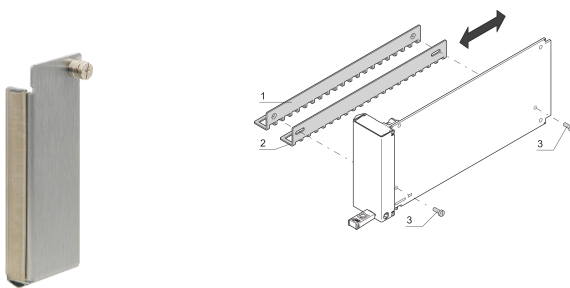

# MicroTCA.4 Front Panel (above MCH), Full-Size Single, Shielded, SSt

## NUMĂR DE CATALOG

**21850-103**

AdvancedTCA front panel (stainless steel) for textile gasketing. Shielded filler modules are used to close unused slots.

## CARACTERISTICI

In accordance with MicroTCA.1 and MicroTCA.4 specifications

Shielded filler modules are used to close unused slots

Can be screwed on; is supported on the guide rail

## ATRIBUTE PRODUS

Height: 84.68mm

Package Quantity: 1

Accessory Type: Front panel

Mounting: Screw-on Front

Gasket Type: Textile EMC

Front Finish: Raw

Rear Finish: Raw