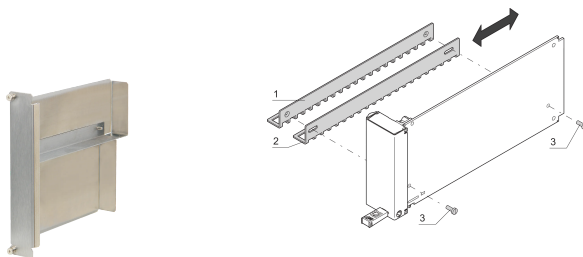

MTCA.4 RTM Filler Module With Air Baffle, Full-Size Double, for RTM BP Cover Z3

NUMĂR DE CATALOG

21850-129

To cover unused AdvancedMC, MCH or PM slots in MTCA.1 and MTCA.4 systems or unused slots in a MTCA.0 system with locking bar. Modules consist of a front panel with latches and captive screws, EMC gasket and side panel. Modules can be fixed to the card cage with the captive screws.

CERTIFICATIONS

CARACTERISTICI

In accordance with MicroTCA.1 and MicroTCA.4 specifications

To cover unused slots within a MicroTCA.1 or MicroTCA.4 System

Flanges with captive M3 screws for fixing to the card cage

EMC shielded

ATRIBUTE PRODUS

Design Feature: Full-Size

Package Quantity: 1

Material: Stainless Steel

Product Family: MicroTCA

Product Type: System Module

Type: Filler Module