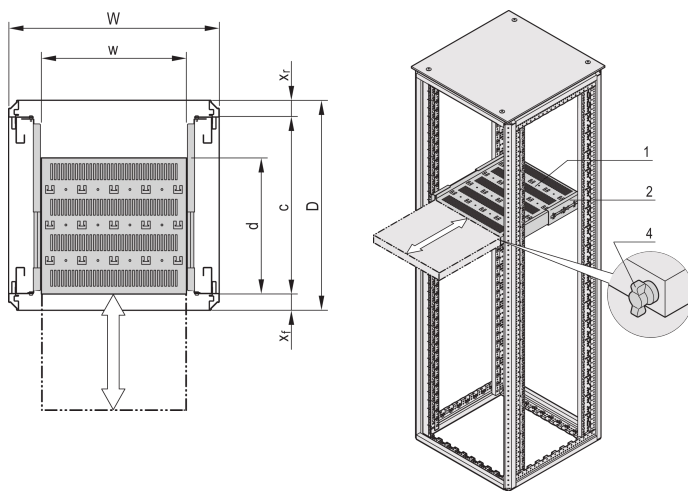

Varistar CP | 19" Telescopic Shelf 70 kg, 600W 500D, RAL 7035

NUMĂR DE CATALOG

22130-352

Varistar, Novastar and Eurorack 19" Shelf, Stationary with 70 kg load capacity, perforated for ease of assembly.

CERTIFICATIONS

CARACTERISTICI

Perforated cut-outs for assembling cable ties

Static load-carrying capacity 70 kg

Incl. telescopic slides

Locking with T-bar lock possible

St, 1.5 mm

Hammer head perforation for assembly with cable ties

ATTRIBUTE PRODUS

Type: Telescopic Shelf

Width: 400mm

Depth: 382mm

Package Quantity: 1

Color: Light Grey

Color Code: RAL 7035

Finish: Vopsit Pulbere

Material: Oțel

Product Family: Varistar CP; Novastar

Product Type: Shelf

Gross Weight: 6.69kg

DETALII SUPLIMENTARE DESPRE PRODUS

Mounting bracket for assembly of telescopic slide at frame please order separately.