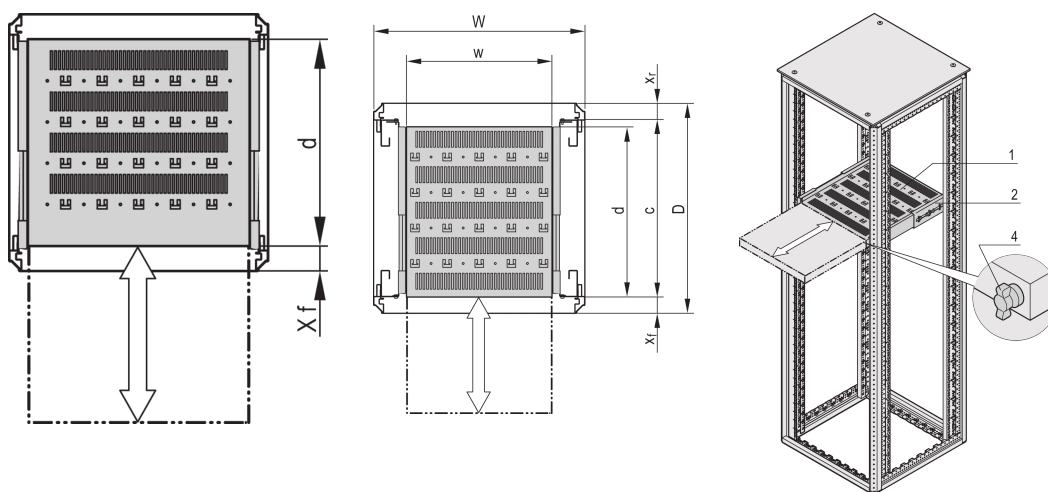

## NUMĂR DE CATALOG

22130-353

Varistar, Novastar and Eurorack 19" Shelf, Stationary with 70 kg load capacity, perforated for ease of assembly.

## CARACTERISTICI

Perforated cut-outs for assembling cable ties

Static load-carrying capacity 70 kg

Incl. telescopic slides

Locking with T-bar lock possible

St, 1.5 mm

Hammer head perforation for assembly with cable ties

## ATTRIBUTE PRODUS

Type: Telescopic Shelf

Width: 400mm

Depth: 482mm

Package Quantity: 1

Color: Light Grey

Color Code: RAL 7035

Finish: Vopsit Pulbere