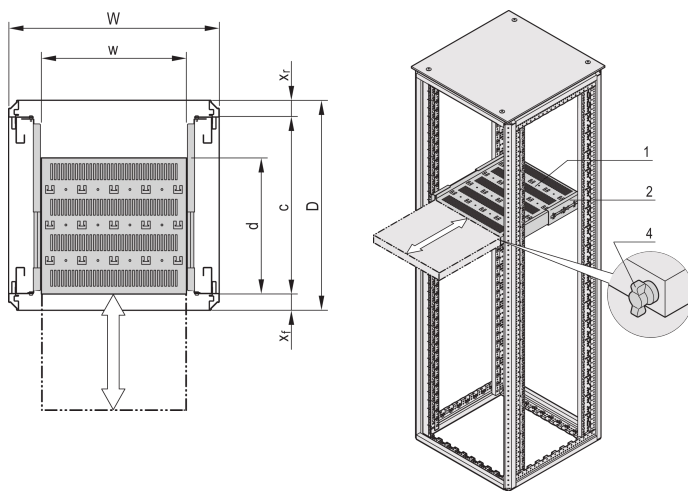

Varistar CP | 19" Telescopic Shelf 70 kg, 600W 700D, RAL 7035

NUMĂR DE CATALOG

22130-354

Varistar, Novastar and Eurorack 19" Shelf, Stationary with 70 kg load capacity, perforated for ease of assembly.

CERTIFICATIONS

CARACTERISTICI

Perforated cut-outs for assembling cable ties

Static load-carrying capacity 70 kg

Incl. telescopic slides

Locking with T-bar lock possible

St, 1.5 mm

Hammer head perforation for assembly with cable ties

ATTRIBUTE PRODUS

Type: Telescopic Shelf

Width: 400mm

Depth: 582mm

Package Quantity: 1

Color: Light Grey

Color Code: RAL 7035

Finish: Vopsit Pulbere

Material: Oțel

Product Family: Varistar CP; Novastar

Product Type: Shelf

Net Weight: 9.05kg

DETALII SUPLIMENTARE DESPRE PRODUS

Mounting bracket for assembly of telescopic slide at frame please order separately.