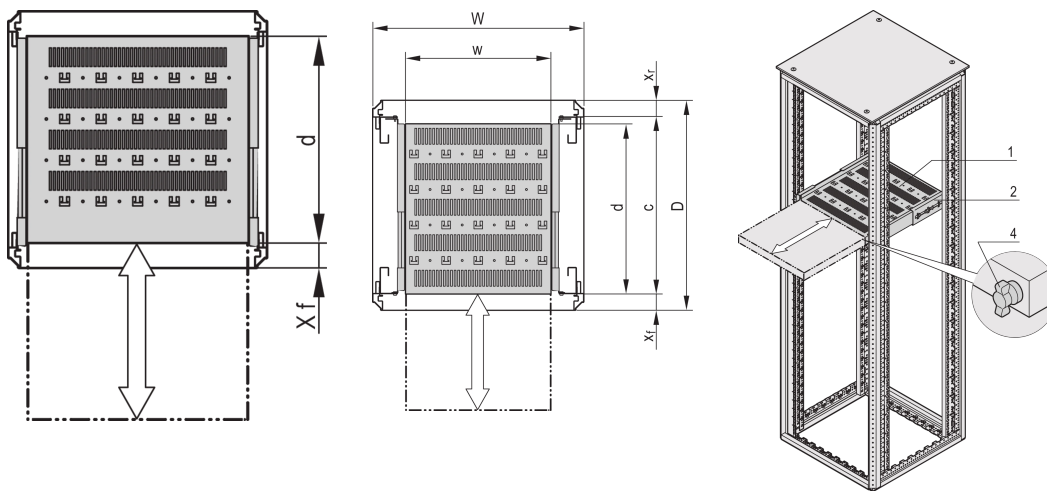

Varistar CP | 19" Telescopic Shelf 70 kg, 600W 800D, RAL 7035

NUMĂR DE CATALOG

22130-355

Varistar, Novastar and Eurorack 19" Shelf, Stationary with 70 kg load capacity, perforated for ease of assembly.

CERTIFICATIONS

CARACTERISTICI

Perforated cut-outs for assembling cable ties

Static load-carrying capacity 70 kg

Incl. telescopic slides

Locking with T-bar lock possible

St, 1.5 mm

Hammer head perforation for assembly with cable ties

ATTRIBUTE PRODUS

Type: Telescopic Shelf

Width: 400mm

Depth: 682mm

Package Quantity: 1

Color: Light Grey

Color Code: RAL 7035

Finish: Vopsit Pulbere

Material: Oțel

Product Family: Varistar CP; Novastar

Product Type: Shelf

Gross Weight: 9.66kg

DETALII SUPLIMENTARE DESPRE PRODUS

Mounting bracket for assembly of telescopic slide at frame please order separately.