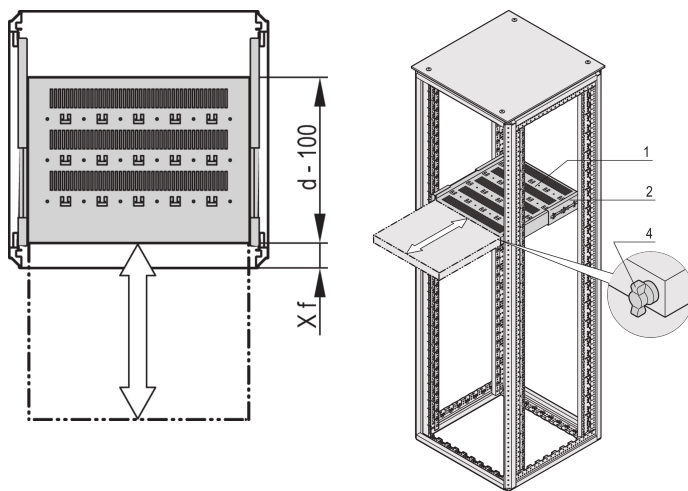

Varistar CP | 19" Telescopic Shelf 70 kg, 800W 500D, RAL 7035

NUMĂR DE CATALOG

22130-372

Varistar, Novastar and Eurorack 19" Shelf, Stationary with 70 kg load capacity, perforated for ease of assembly.

CERTIFICATIONS

CARACTERISTICI

Perforated cut-outs for assembling cable ties

Static load-carrying capacity 70 kg

Incl. telescopic slides

Locking with T-bar lock possible

St, 1.5 mm

Hammer head perforation for assembly with cable ties

ATTRIBUTE PRODUS

Type: Telescopic Shelf

Width: 600mm

Depth: 600mm

Package Quantity: 1

Color: Light Grey

Color Code: RAL 7035

Finish: Vopsit Pulbere

Material: Oțel

Product Family: Varistar CP; Novastar

Product Type: Shelf

Gross Weight: 7kg

DETALII SUPLIMENTARE DESPRE PRODUS

Mounting bracket for assembly of telescopic slide at frame please order separately.