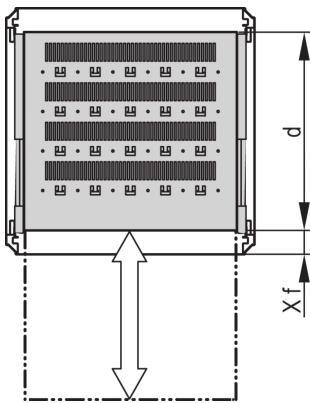

# Varistar CP | Telescopic Shelf Universal, 70 kg, 800W 600D, RAL 7035

## NUMĂR DE CATALOG

**22130-373**

Varistar, Novastar and Eurorack 19" Shelf, Stationary with 70 kg load capacity, perforated for ease of assembly.

## CARACTERISTICI

Perforated cut-outs for assembling cable ties

Static load-carrying capacity 70 kg

Incl. telescopic slides

Locking with T-bar lock possible

St, 1.5 mm

Hammer head perforation for assembly with cable ties

## ATTRIBUTE PRODUS

Type: Telescopic Shelf

Width: 600mm

Depth: 477mm

Package Quantity: 1

Color: Light Grey

Color Code: RAL 7035

Finish: Vopsit Pulbere