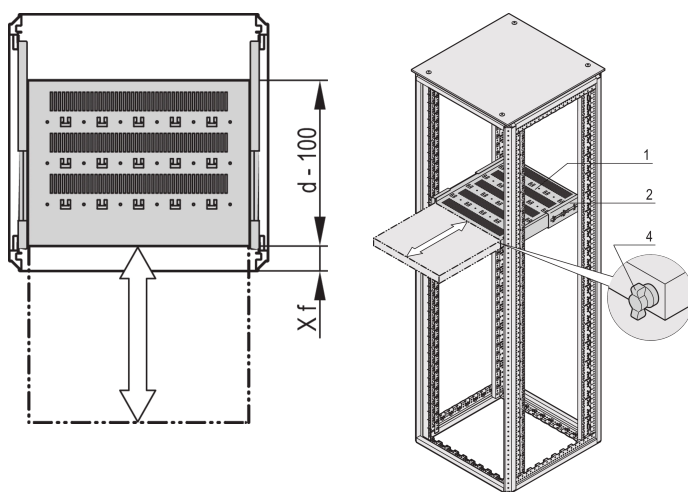

Varistar CP | 19" Telescopic Shelf 70 kg, 800W 700D, RAL 7035

NUMĂR DE CATALOG

22130-374

Varistar, Novastar and Eurorack 19" Shelf, Stationary with 70 kg load capacity, perforated for ease of assembly.

CERTIFICATIONS

CARACTERISTICI

Perforated cut-outs for assembling cable ties

Static load-carrying capacity 70 kg

Incl. telescopic slides

Locking with T-bar lock possible

St, 1.5 mm

Hammer head perforation for assembly with cable ties

ATTRIBUTE PRODUS

Type: Telescopic Shelf

Width: 600mm

Depth: 800mm

Package Quantity: 1

Color: Black Grey

Color Code: RAL 7021

Finish: Vopsit Pulbere

Material: Oțel

Product Family: Varistar CP; Novastar

Product Type: Shelf

Gross Weight: 11.1kg

DETALII SUPLIMENTARE DESPRE PRODUS

Mounting bracket for assembly of telescopic slide at frame please order separately.