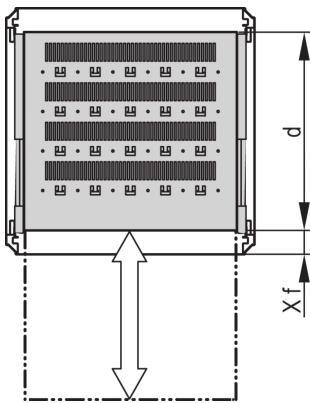

# Varistar CP | Telescopic Shelf Universal, 70 kg, 800W 800D, RAL 7035

## NUMĂR DE CATALOG

**22130-375**

Varistar, Novastar and Eurorack 19" Shelf, Stationary with 70 kg load capacity, perforated for ease of assembly.

## CARACTERISTICI

Perforated cut-outs for assembling cable ties

Static load-carrying capacity 70 kg

Incl. telescopic slides

Locking with T-bar lock possible

St, 1.5 mm

Hammer head perforation for assembly with cable ties

## ATRIBUTE PRODUS

Type: Telescopic Shelf

Width: 600mm

Depth: 677mm

Package Quantity: 1

Color: Light Grey

Color Code: RAL 7035

Finish: Vopsit Pulbere