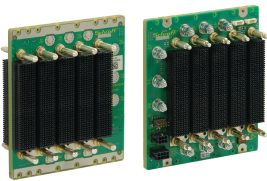

VPX Backplane, 3 U, 5 Slots, Full-Mesh, With RTM

NUMĂR DE CATALOG

23001-813

The nVent SCHROFF VPX Backplane have excellent Signal Integrity for highest data transfer rates.

CERTIFICATIONS

CARACTERISTICI

In accordance with: VITA 46.0 VPX base standard; VITA 46.3 Serial RapidIO on VPX; VITA 46.4 PCI Express on VPX Fabric Connector; VITA 46.7 Ethernet on VPX Fabric Connector; VITA 46.11 System Management for VPX

DIP switch for system slot settings

JTAG connections

Lockable aux utility and sense connectors

M4 power studs for power supply, max. 22 A per slot for each voltage

ATRIBUTE PRODUS

Product Type: Backplane

Number of Slots: 5

Rack Height: 3U

Backplane Type: VPX Full-mesh

Slot Width: 4HP

Connector Type: MultiGig

Power Connector Type: Powerstuds M4

Utility Connector Type: Microfit, 8-pin

Width: 120.67mm

Net Weight: 0.53kg