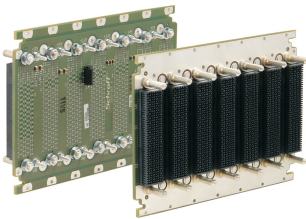

VPX Backplane, 3 U, 7 Slots, BKP3-CEN07-15.2.3-4, RTM

NUMĂR DE CATALOG

23001-815

The nVent SCHROFF VPX Backplane have excellent Signal Integrity for highest data transfer rates.

CERTIFICATIONS

CARACTERISTICI

In accordance with: VITA 46.0 VPX base standard; VITA 46.3 Serial RapidIO on VPX; VITA 46.4 PCI Express on VPX Fabric Connector; VITA 46.7 Ethernet on VPX Fabric Connector; VITA 46.11 System Management for VPX

DIP switch for system slot settings

JTAG connections

Lockable aux utility and sense connectors

M4 power studs for power supply, max. 22 A per slot for each voltage

ATRIBUTE PRODUS

Product Type: Backplane

Number of Slots: 7

Rack Height: 3U

Backplane Type: VPX, VITA 65

Slot Width: 5HP

Connector Type: MultiGig

Power Connector Type: Powerstuds M4

Utility Connector Type: Microfit, 8-pin

Width: 186.46mm

Gross Weight: 0.74kg