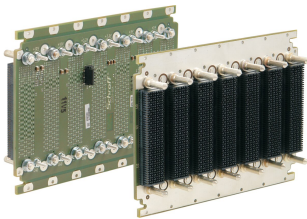

# VPX Backplane, 6 U, 10 Slots, BKP6-CEN10-11.2.4-4 RTM

## NUMĂR DE CATALOG

**23001-816**

The nVent SCHROFF VPX Backplane have excellent Signal Integrity for highest data transfer rates.

## CARACTERISTICI

In accordance with: VITA 46.0 VPX base standard; VITA 46.3 Serial RapidIO on VPX; VITA 46.4 PCI Express on VPX Fabric Connector; VITA 46.7 Ethernet on VPX Fabric Connector; VITA 46.11 System Management for VPX

## ATTRIBUTE PRODUS

Product Type: Backplane

Number of Slots: 10

Rack Height: 6U

Backplane Type: VPX, VITA 65

Slot Width: 5HP

Connector Type: MultiGig

Power Connector Type: Powerstuds M4