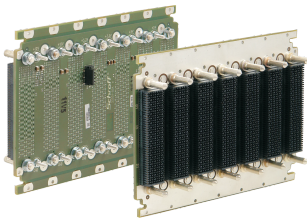

# VPX Backplane, 3 U, 9 Slots, BKP3-CEN09-15.2.17-4, RTM

## NUMĂR DE CATALOG

**23001-834**

The nVent SCHROFF VPX Backplane have excellent Signal Integrity for highest data transfer rates.

## ATTRIBUTE PRODUS

Product Type: Backplane

Number of Slots: 9

Rack Height: 3U

Backplane Type: VPX, VITA 65

Slot Width: 5HP

Connector Type: MultiGig

Power Connector Type: Powerstuds M4

Utility Connector Type: Microfit, 8-pin

Width: 253mm

Gross Weight: 1.014kg

Package Quantity: 1