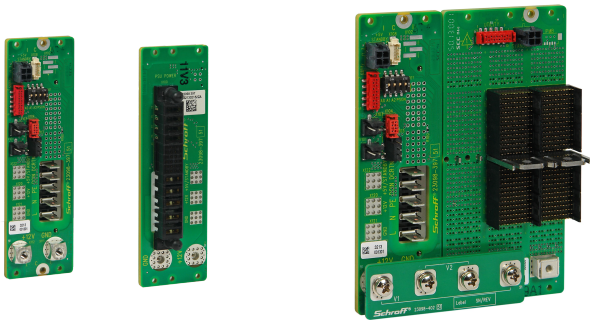

# CPCI Serial Power Backplane, 3 U, 8 HP, 1 Slot

## NUMĂR DE CATALOG

**23098-397**

Power Backplane for CompactPCI Serial applications. Up to 4 Power backplanes can be connected to increase power or for redundancy.

## CARACTERISTICI

Power backplane for pluggable PSUs with FCI Power Blade

3 U, 8 HP, 1 PSU connector

Separate inputs for AC and DC with Fastons

Connector for 12 V, 5 V standby, utility signals, current sharing, power button, serial console to a UPS and digital I/O at the rear

Utility Connector Type: MicroMatch, 10-pin

Width: 39.6mm

Net Weight: 0.185kg

Package Quantity: 1