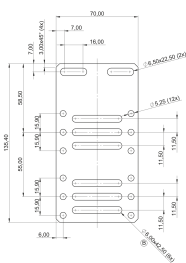

PDU Mounting Bracket for Mounting of Two Socket Strips Side by Side

NUMĂR DE CATALOG

23130-010

Assembly kits for PDUs. Allows easy integration of PDUs in a rack.