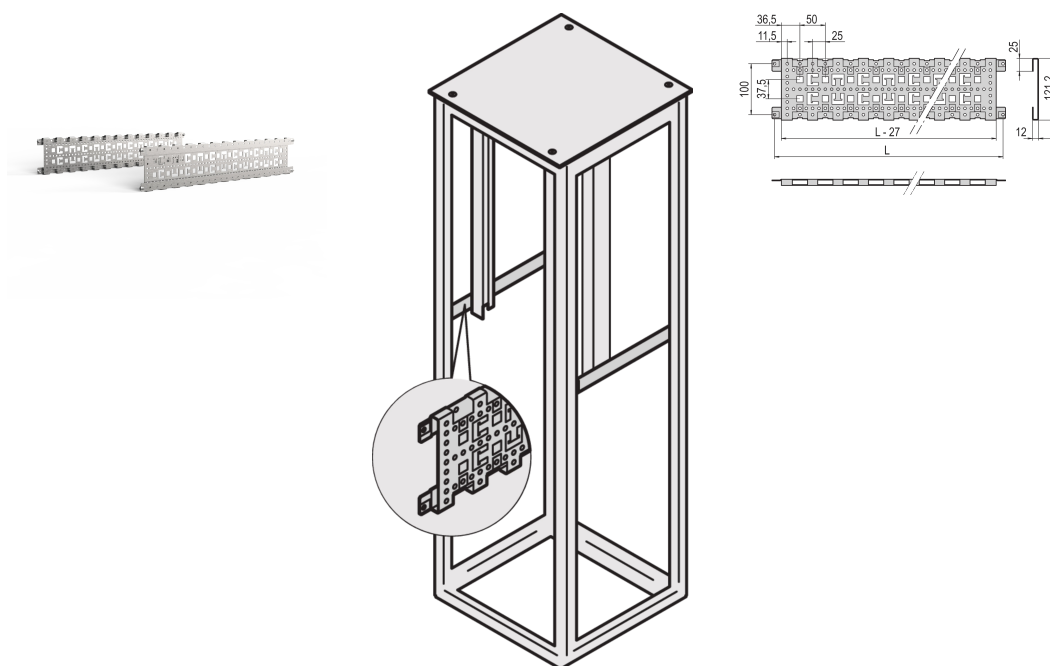

# Varistar CP | Depth Member, 3 rows, 800D, Aluzinc

## NUMĂR DE CATALOG

**23130-082**

Horizontal depth member in the cabinet depth. Mounted directly at the Varistar CP frame for cable management, increased frame stiffness and additional fixing points.

## CARACTERISTICI

Cable routing facilitated using cable ties and cable eyes, required for recessed shelf

St, 1.5 mm, finish AlZn

## ATRIBUTE PRODUS

Depth: 800mm

Package Quantity: 2

Finish: Aluminum-Zinc Plated

Height: 135mm

Material: Oțel

Product Family: Varistar CP

Product Type: Bracket