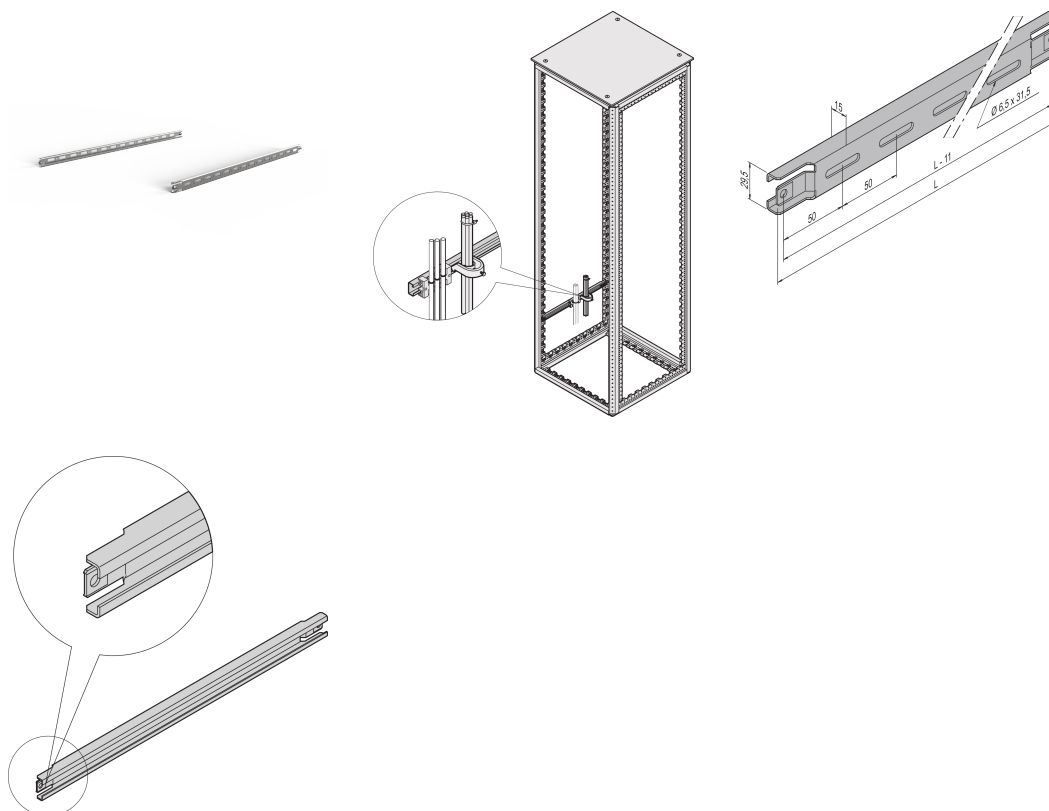

# Varistar CP | C-Rail for Cabinet Depth 900 mm

## NUMĂR DE CATALOG

23130-088

For cable ducting in side area of cabinet.

## CARACTERISTICI

For cable ducting in side area of cabinet

For cable shells and cable retention rails

## ATTRIBUTE PRODUS

Depth: 900mm

Package Quantity: 2

Finish: Aluminum-Zinc Plated

Length: 760mm

Material: Oțel

Product Family: Varistar CP

Product Type: C-Rail