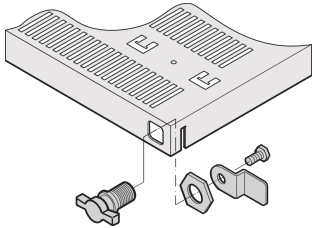

19" Telescopic Shelves Accessories, T-bar Lock

NUMĂR DE CATALOG

23130-092

T-bar Lock for 19" Telescopic Shelves

CERTIFICATIONS

CARACTERISTICI

T-bar lock for 1 telescopic shelf (can be mounted right or left)

ATTRIBUTE PRODUS

Product Type: Lock

Works With: Varistar CP

Finish: Oțel Zincat

Material: Oțel; Polyamide

Net Weight: 0.9kg

Package Quantity: 1

AVERTIZARE

Produsele nVent trebuie instalate și utilizate numai așa cum este indicat în fișele de instrucțiuni și materialele de formare ale nVent. Fișele de instrucțiuni sunt disponibile pe www.nvent.com și de la reprezentantul dvs. de servicii clienți nVent. O instalare incorectă, o utilizare abuzivă, o aplicare greșită sau orice altă lipsă de respectare completă a instrucțiunilor și avertismentelor nVent poate duce la defectarea produsului, la deteriorarea proprietății, la răniri corporale grave și moarte și/sau poate anula garanția dvs.