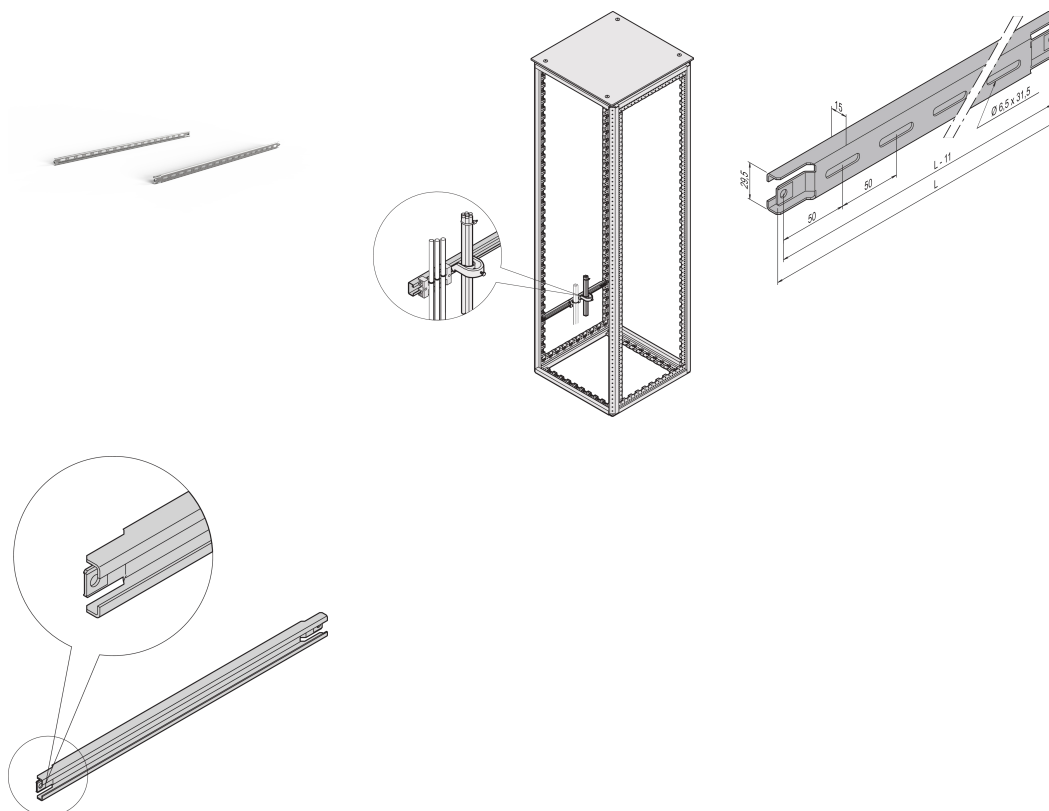

# Varistar CP | C-Rail for Cabinet Depth 1100 mm

## NUMĂR DE CATALOG

23130-366

For cable ducting in side area of cabinet.

## CARACTERISTICI

For cable ducting in side area of cabinet

For cable shells and cable retention rails

## ATTRIBUTE PRODUS

Depth: 1100mm

Package Quantity: 2

Finish: Aluminum-Zinc Plated

Length: 960mm

Material: Oțel

Product Family: Varistar CP

Product Type: C-Rail