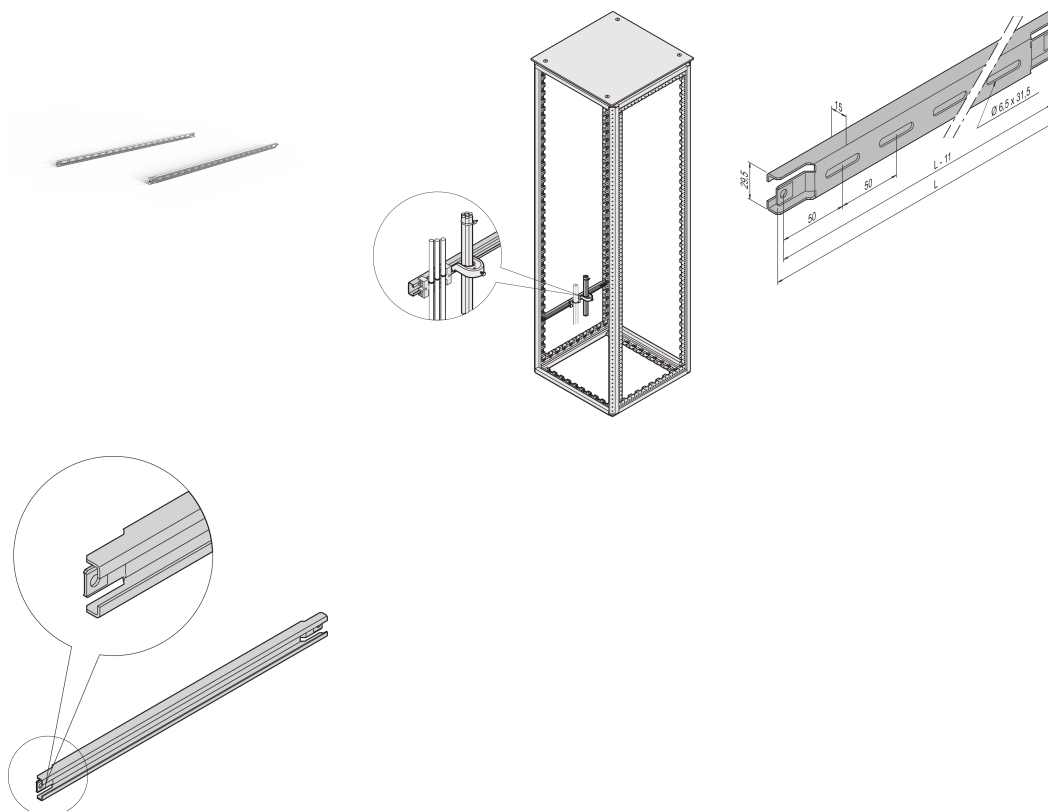

# Varistar CP | C-Rail for Cabinet Depth 1200 mm

## NUMĂR DE CATALOG

23130-367

For cable ducting in side area of cabinet.

## CARACTERISTICI

For cable ducting in side area of cabinet

For cable shells and cable retention rails

## ATTRIBUTE PRODUS

Depth: 1200mm

Package Quantity: 2

Finish: Aluminum-Zinc Plated

Length: 1060mm

Material: Oțel

Product Family: Varistar CP

Product Type: C-Rail