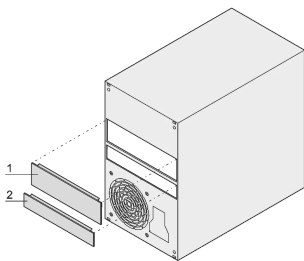

## NUMĂR DE CATALOG

**24496-122**

Cover to close the cutout of a optical drive bay when drive is not installed.

## CARACTERISTICI

Front panel is clipped into drive unit cut-out with clamping device