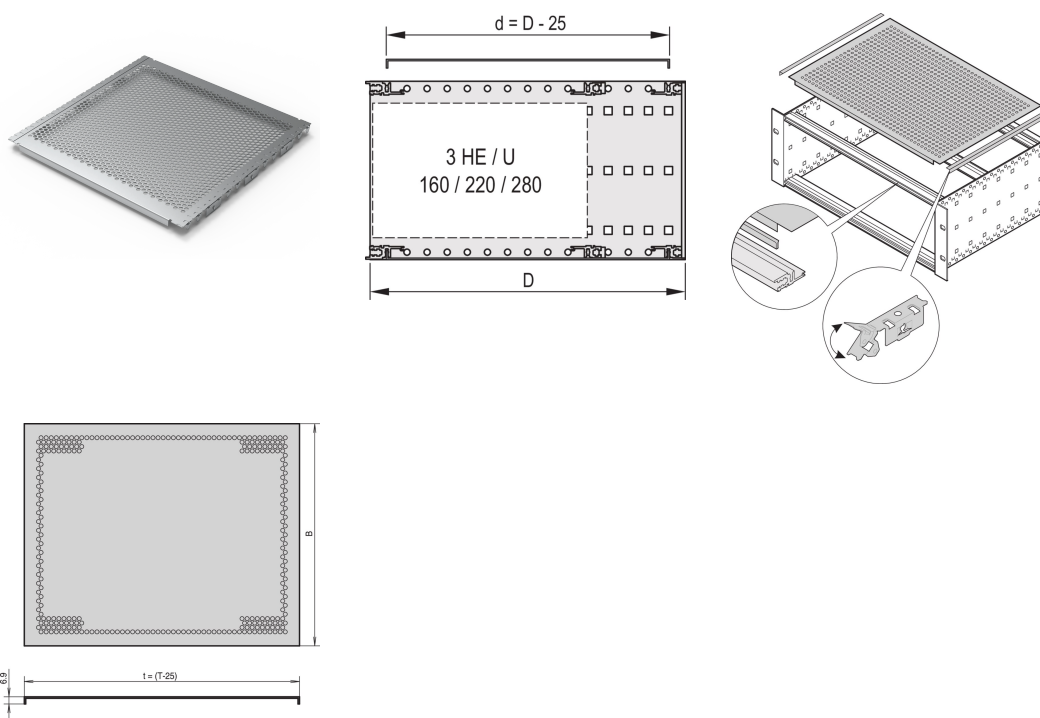

EuropacPRO Cover Plate, Universal, 42 HP, 235 mm

NUMĂR DE CATALOG

24560-032

A cover plate is used for electromagnetic shielding or as mechanical protection. The cover can be used is non-standard boards will be assembled into the subrack.

CERTIFICATIONS

CARACTERISTICI

Shielding is provided by optional EMC stainless steel gaskets, between cover plate and side panel

For variable positioning of horizontal rails e.g. for PCBs with non-standard formats

Perforation degree 58%

Suitable for use with all horizontal rails

ATRIBUTE PRODUS

Rack Width: 42HP

Depth: 235mm

Package Quantity: 2

Finish: Passivated

Material: Aluminiu

Product Family: EuropacPRO

Product Type: Cover Plate

Type: Universal

Works With: Subracks

Net Weight: 0.25kg

Package Unit: Pair

DETALII SUPLIMENTARE DESPRE PRODUS

In addition, 4 contact strips per subrack are required to affix cover to horizontal rail.