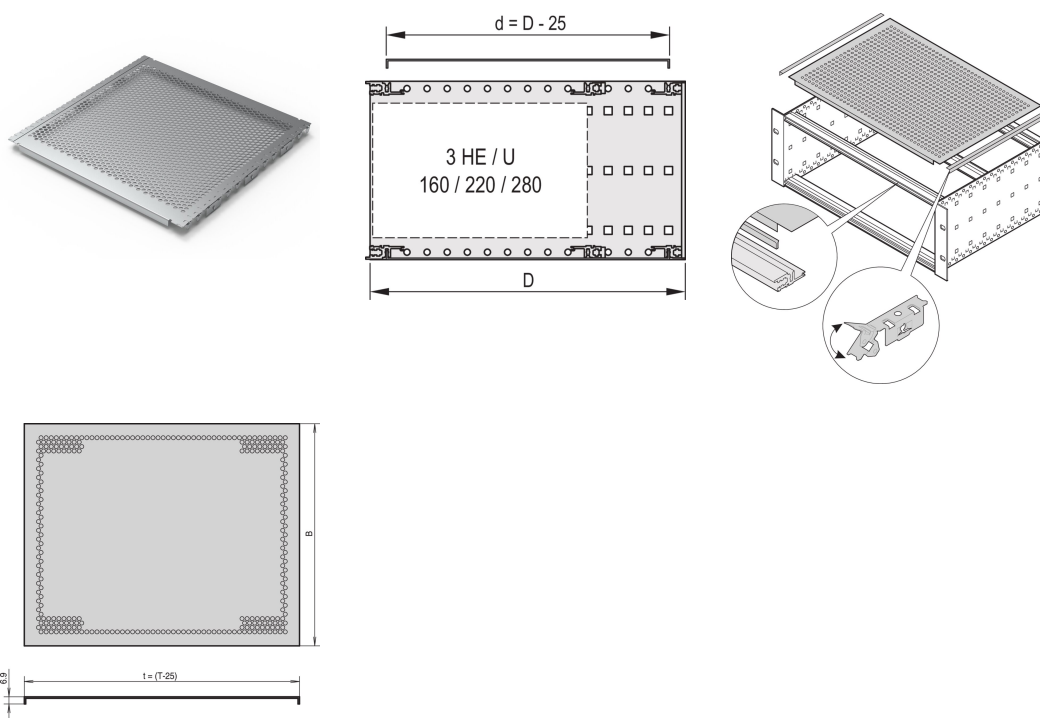

EuropacPRO Cover Plate, Universal, 63 HP, 235 mm

NUMĂR DE CATALOG

24560-042

A cover plate is used for electromagnetic shielding or as mechanical protection. The cover can be used is non-standard boards will be assembled into the subrack.

CERTIFICATIONS

CARACTERISTICI

Shielding is provided by optional EMC stainless steel gaskets, between cover plate and side panel

For variable positioning of horizontal rails e.g. for PCBs with non-standard formats

Perforation degree 58%

Suitable for use with all horizontal rails

ATRIBUTE PRODUS

Rack Width: 63HP

Depth: 235mm

Package Quantity: 2

Finish: Passivated

Material: Aluminiu

Product Family: EuropacPRO

Product Type: Cover Plate

Type: Universal

Works With: Subracks

Net Weight: 0.335kg

Package Unit: Pair

DETALII SUPLIMENTARE DESPRE PRODUS

In addition, 4 contact strips per subrack are required to affix cover to horizontal rail.