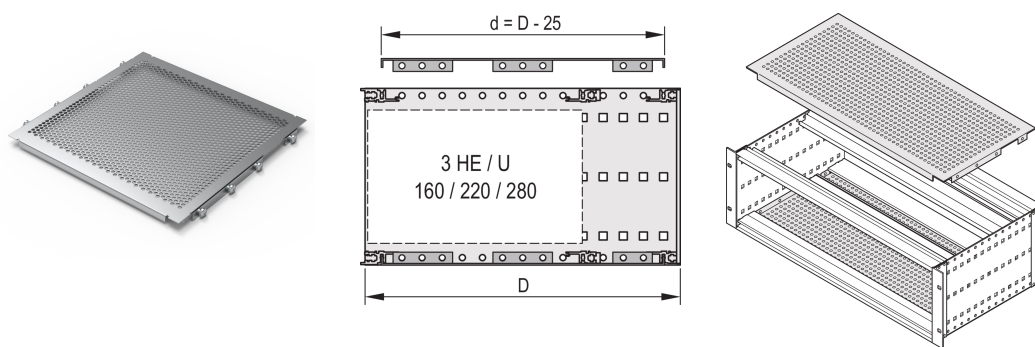

# EuropacPRO Cover Plate for Bolting to Side Panel, 42 HP, 295 mm

## NUMĂR DE CATALOG

**24560-066**

A cover plate is used for electromagnetic shielding or as mechanical protection. The cover can be screwed onto the side panel.

## CARACTERISTICI

For variable positioning of horizontal rails e.g. for PCBs with standard formats

Perforation degree 58%

Suitable for use with all horizontal rails

## ATRIBUTE PRODUS

Rack Width: 42HP

Depth: 295mm

Package Quantity: 2

Finish: Passivated

Material: Aluminiu

Product Family: EuropacPRO

Product Type: Cover Plate