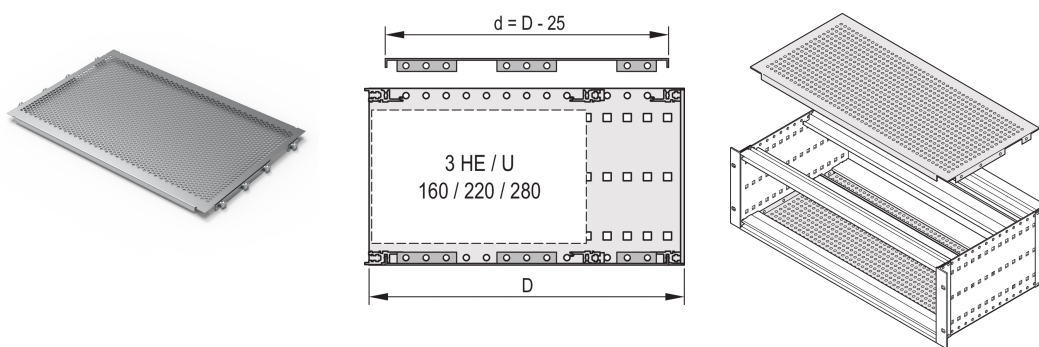

# EuropacPRO Cover Plate for Bolting to Side Panel, 63 HP, 175 mm

## NUMĂR DE CATALOG

**24560-071**

A cover plate is used for electromagnetic shielding or as mechanical protection. The cover can be screwed onto the side panel.

## CARACTERISTICI

For variable positioning of horizontal rails e.g. for PCBs with standard formats

Perforation degree 58%

Suitable for use with all horizontal rails

## ATRIBUTE PRODUS

Rack Width: 63HP

Depth: 175mm

Package Quantity: 2

Finish: Passivated

Material: Aluminiu

Product Family: EuropacPRO

Product Type: Cover Plate