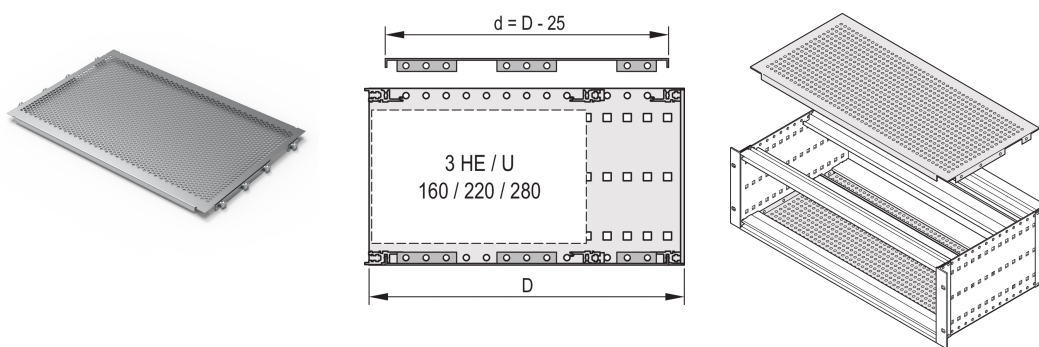

# EuropacPRO Cover Plate for Bolting to Side Panel, 63 HP, 235 mm

## NUMĂR DE CATALOG

**24560-072**

A cover plate is used for electromagnetic shielding or as mechanical protection. The cover can be screwed onto the side panel.

## CARACTERISTICI

For variable positioning of horizontal rails e.g. for PCBs with standard formats

Perforation degree 58%

Suitable for use with all horizontal rails

## ATRIBUTE PRODUS

Rack Width: 63HP

Depth: 235mm

Package Quantity: 2

Finish: Passivated

Material: Aluminiu

Product Family: EuropacPRO

Product Type: Cover Plate