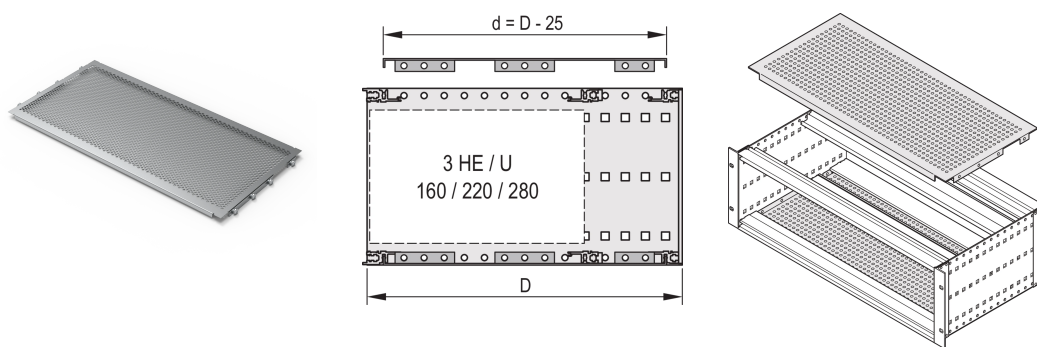

# EuropacPRO Cover Plate for Bolting to Side Panel, 84 HP, 355 mm

## NUMĂR DE CATALOG

**24560-081**

A cover plate is used for electromagnetic shielding or as mechanical protection. The cover can be screwed onto the side panel.

## CARACTERISTICI

For variable positioning of horizontal rails e.g. for PCBs with standard formats

Perforation degree 58%

Suitable for use with all horizontal rails

## ATRIBUTE PRODUS

Rack Width: 84HP

Depth: 355mm

Package Quantity: 2

Finish: Passivated

Material: Aluminiu

Product Family: EuropacPRO

Product Type: Cover Plate