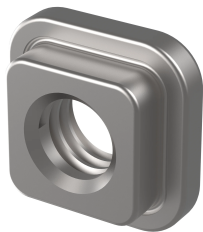

# Assembly Parts for Rugged Components, Nut, Square, M4

## NUMĂR DE CATALOG

**24560-140**

Assembly parts with thread-locking compound for rugged Side Panel, horizontal rail, cover plates, rear angle.

## CARACTERISTICI

Screws for the following fixings: Rugged side panel - horizontal rail, Rugged side panel - cover plate, Rugged side panel - rear angle