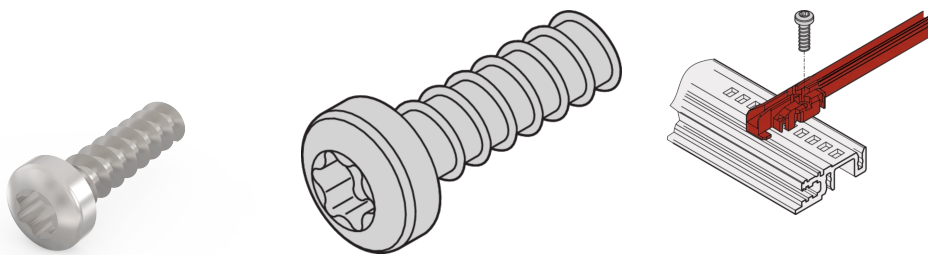

Panhead Screw, Torx, Ø 2.5 mm, Length 9.3 mm, Thread-Forming, Steel Zinc Plated

NUMĂR DE CATALOG

24560-141

Panhead screws.

CERTIFICATIONS

CARACTERISTICI

Panhead screw with torx, self-forming

For mounting trapezoid handles to the front panel of PRO frame-type plug-in units

ATTRIBUTE PRODUS

Length: 9.3mm

Package Quantity: 100

Thread Size: M2.5

Finish: Oțel Zincat

Material: Oțel

Product Family: Frame Type Plug-In Unit

Product Type: Screw