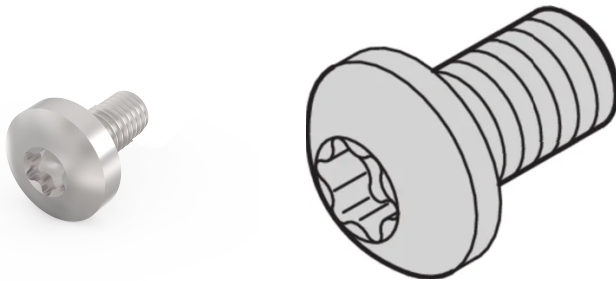

# Panhead Screw, Torx, Steel Nickel Plated, M2.5 x 7, 100 Pieces

## NUMĂR DE CATALOG

**24560-147**

Panhead screws.

## ATRIBUTE PRODUS

Length: 7mm

Finish: Nickel Plated

Package Quantity: 100

Thread Size: M2.5

Material: Oțel

Product Family: EuropacPRO; RatiopacPRO; RatiopacPRO AIR; CompacPRO; PropacPRO; MultipacPRO

Product Type: Screw

Type: Panhead Screw

Works With: Front Panels; Eurorack; Novastar; Varistar; Varistar CP

Gross Weight: 0.044kg

Torque: 0.3N·m