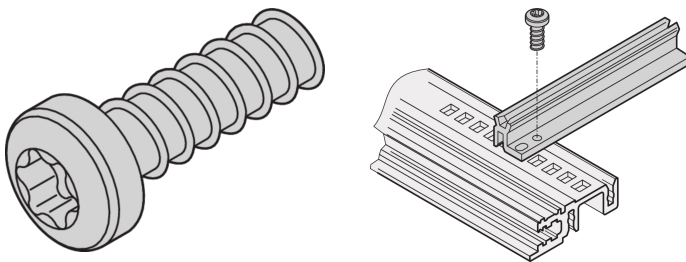

# Panhead Screw, Torx, M2.5 x 7.3 mm, Self-Tapping, Steel Zinc Plated

## NUMĂR DE CATALOG

**24560-157**

Panhead screws.

## CARACTERISTICI

Panhead screw with torx, self-forming

For mounting trapezoid handles to the front panel of PRO frame-type plug-in units

## ATTRIBUTE PRODUS

Length: 7.3mm

Package Quantity: 100

Thread Size: M2.5

Finish: Oțel Zincat

Material: Oțel

Product Type: Screw

Type: Panhead Screw