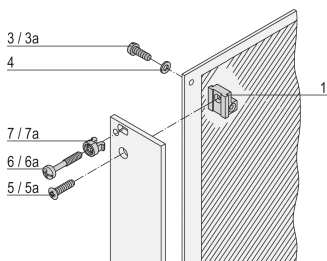

Countersunk Screw, Raised, Torx M2.5 x 8 mm, Nickel Plated; 100 pieces

NUMĂR DE CATALOG

24560-164

Countersunk screws are used for numerous mounting options in a subrack or desktop case.

CERTIFICATIONS

CARACTERISTICI

Countersunk screw

ATTRIBUTE PRODUS

Length: 8mm