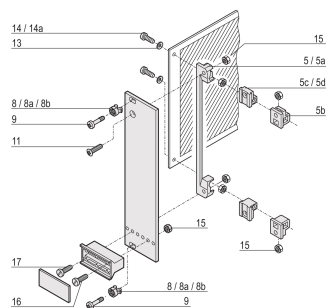

Countersunk Screw, Raised, Torx M2.5 x 8 mm, Nickel Plated; 100 pieces

NUMĂR DE CATALOG

24560-164

Countersunk screws are used for numerous mounting options in a subrack or desktop case.

CERTIFICATIONS

CARACTERISTICI

Countersunk screw

ATTRIBUTE PRODUS

Length: 8mm