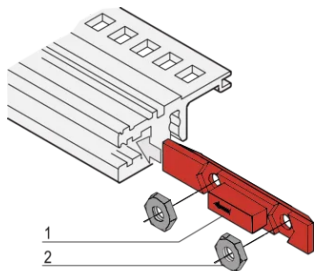

# Slide Nut, to Accomodate 2 Nuts, 100 Pieces

## NUMĂR DE CATALOG

**24560-165**

The slide nut is inserted into the groove of the horizontal rail instead of the threaded insert to assemble a bottom hinged front panel.

## CARACTERISTICI

The slide nut is inserted into the groove of the horizontal rail instead of the threaded insert