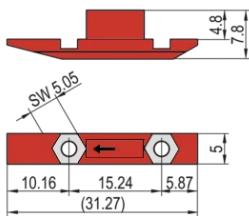

## NUMĂR DE CATALOG

**24560-165**

The slide nut is inserted into the groove of the horizontal rail instead of the threaded insert to assemble a bottom hinged front panel.

## CARACTERISTICI

The slide nut is inserted into the groove of the horizontal rail instead of the threaded insert