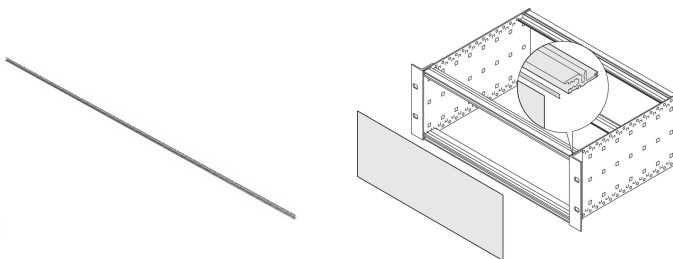

# EuropacPRO EMC Shielding Kit Front/Rear Panel to Horizontal Rail , 84 HP, 10 Pieces

## NUMĂR DE CATALOG

**24560-235**

The contact strip clips onto the horizontal rail and makes the contact to front or rear panel.

## CARACTERISTICI

The EMC contact strip is clipped onto the horizontal rail and forms a conductive link to front or rear panel

## ATRIBUTE PRODUS

Rack Width: 84HP

Package Quantity: 10

Length: 416.56mm

Material: Stainless Steel

Product Family: EuropacPRO

Product Type: Shielding Kit

Width: 416.3mm