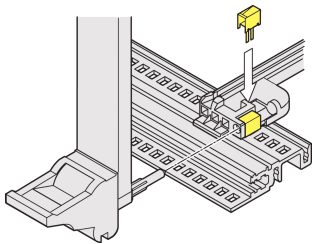

Guide Rail With Coding IEEE ESD Clip, Alignment Pin

NUMĂR DE CATALOG

24560-256

ESD clip can be plugged into the keying/coding block of the guide rail with coding. Provides a conductive contact between the alignment pin of the inserter/extractor handle (IEL or IET) and the horizontal rail.

CERTIFICATIONS

CARACTERISTICI

Mounts in the bottom and top horizontal rail

For alignment pin to IEEE; can be plugged into the guide rails with coding and into the keying/coding block; provides conductive contact between the guide pin of the inserter/extractor handle (IEL or IET) and the horizontal rail

ATTRIBUTE PRODUS

Product Type: Guide Rail

Product Family: EuropacPRO; RatiopacPRO; RatiopacPRO AIR; CompacPRO; PropacPRO; MultipacPRO; Inpac

Type: ESD Clip

Works With: Guide Rails; Cases; Chassis

Material: Oțel