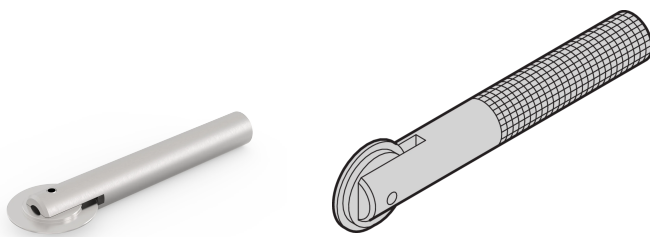

# Assembly Tool for Horizontal Rails Stainless Steel EMC Gasket

## NUMĂR DE CATALOG

**24560-271**

Assembly tool, for mounting the stainless steel EMC gaskets assembled to the horizontal rails.

## CARACTERISTICI

Exclusively to fix stainless steel EMC gaskets in horizontal rails