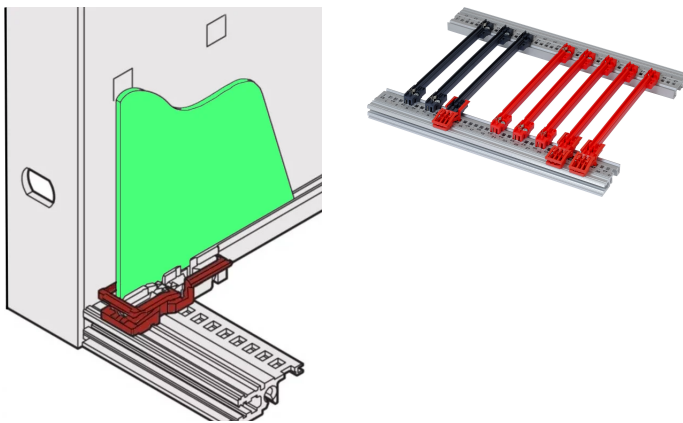

## NUMĂR DE CATALOG

24560-377

The PCB handle enables a user to extract a PCB without a front panel.

## CARACTERISTICI

Possible application on top and bottom horizontal rail

Can also be used without PCB handle

Can also be used from Slot position "2"

For fixing PCB in a subrack or 19" case

For EuropacPRO, MultipacPRO, RatiopacPRO, PropacPRO and CompacPRO