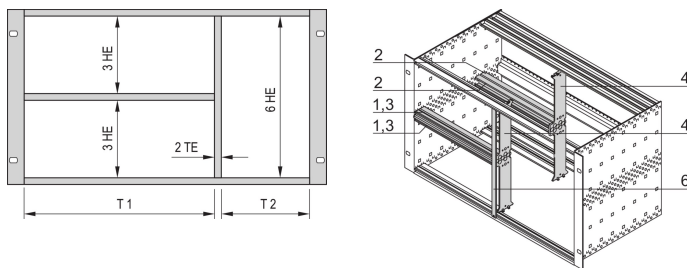

Combined Mounting Kit for Chassis, 20:62 HP

NUMĂR DE CATALOG

24562-420

The combined mounting enable the option to split a 6 U high subrack or case in 2 x 3 U and 6 U sections. Different versions are available.

CERTIFICATIONS

CARACTERISTICI

Designed to accept Euroboards (100 mm high) and double Euroboards (233.35 mm high)

Subdivision of the 6 U assembly area into: 2 x 3 U, 1 x 6 U

ATRIBUTE PRODUS

Package Quantity: 1

Rack Width 1: 20HP

Rack Width 2: 62HP

Material: Aluminiu; Zinc Alloy

Product Family: EuropacPRO

Product Type: Mounting Kit

Rack Height: 6U

Type: Combined

Works With: Subracks