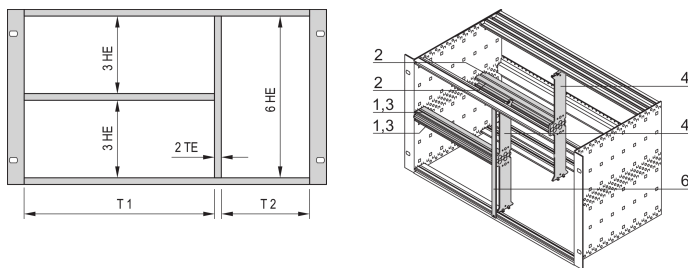

## NUMĂR DE CATALOG

**24562-440**

The combined mounting enable the option to split a 6 U high subrack or case in 2 x 3 U and 6 U sections. Different versions are available.

## CARACTERISTICI

Designed to accept Euroboards (100 mm high) and double Euroboards (233.35 mm high)

Subdivision of the 6 U assembly area into: 2 x 3 U, 1 x 6 U