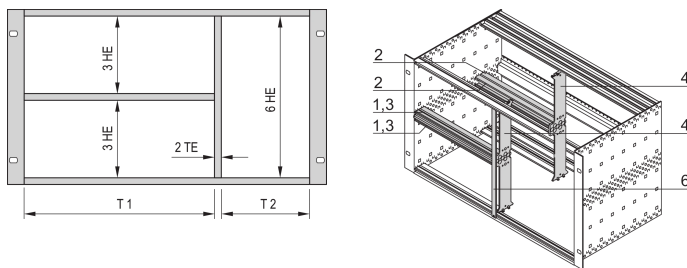

## NUMĂR DE CATALOG

**24562-442**

The combined mounting enable the option to split a 6 U high subrack or case in 2 x 3 U and 6 U sections. Different versions are available.

## CARACTERISTICI

Designed to accept Euroboards (100 mm high) and double Euroboards (233.35 mm high)

Subdivision of the 6 U assembly area into: 2 x 3 U, 1 x 6 U