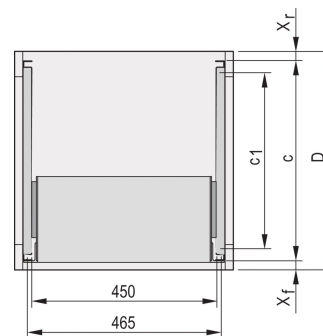

C-Profile Adaptor for Subracks Assembled into Cabinets, 175 mm

NUMĂR DE CATALOG

24562-453

The C-profile, assembled on the Side Panel of the subrack serves to fix the subrack on the guiding profile when mounted into a cabinet.

CERTIFICATIONS

CARACTERISTICI

The C-profile fixes the subrack on the guiding profile when mounted into a cabinet.

ATTRIBUTE PRODUS

Depth: 175mm

Package Quantity: 2

Finish: Anodized

Material: Aluminiu