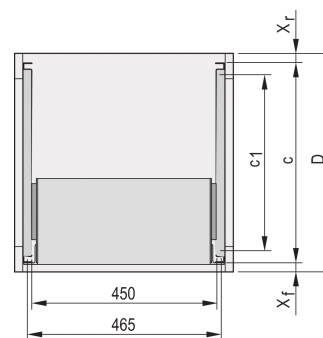

C-Profile Adaptor for Subracks Assembled into Cabinets, 235 mm

NUMĂR DE CATALOG

24562-454

The C-profile, assembled on the Side Panel of the subrack serves to fix the subrack on the guiding profile when mounted into a cabinet.

CERTIFICATIONS

CARACTERISTICI

The C-profile fixes the subrack on the guiding profile when mounted into a cabinet.

ATTRIBUTE PRODUS

Depth: 235mm

Package Quantity: 2

Finish: Anodized

Material: Aluminiu