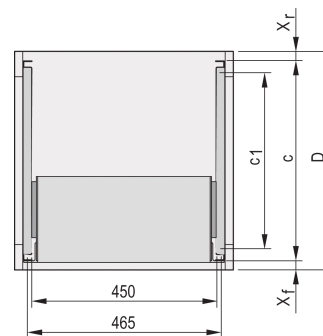

C-Profile Adaptor for Subracks Assembled into Cabinets, 295 mm

NUMĂR DE CATALOG

24562-455

The C-profile, assembled on the Side Panel of the subrack serves to fix the subrack on the guiding profile when mounted into a cabinet.

CERTIFICATIONS

CARACTERISTICI

The C-profile fixes the subrack on the guiding profile when mounted into a cabinet.

ATTRIBUTE PRODUS

Depth: 295mm

Package Quantity: 2

Finish: Anodized

Material: Aluminiu