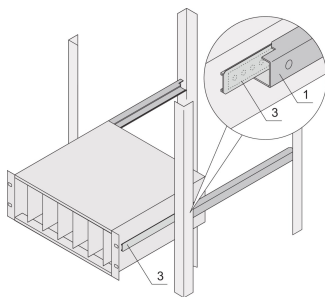

# C-Profile Adaptor for Subracks Assembled into Cabinets, 355 mm

## NUMĂR DE CATALOG

**24562-456**

The C-profile, assembled on the Side Panel of the subrack serves to fix the subrack on the guiding profile when mounted into a cabinet.

## CARACTERISTICI

The C-profile fixes the subrack on the guiding profile when mounted into a cabinet.