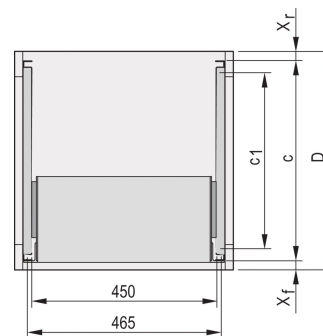

# C-Profile Adaptor for Subracks Assembled into Cabinets, 355 mm

## NUMĂR DE CATALOG

**24562-456**

The C-profile, assembled on the Side Panel of the subrack serves to fix the subrack on the guiding profile when mounted into a cabinet.