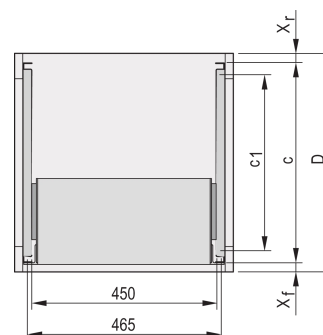

# C-Profile Adaptor for Subracks Assembled into Cabinets, 415 mm

## NUMĂR DE CATALOG

**24562-457**

The C-profile, assembled on the Side Panel of the subrack serves to fix the subrack on the guiding profile when mounted into a cabinet.