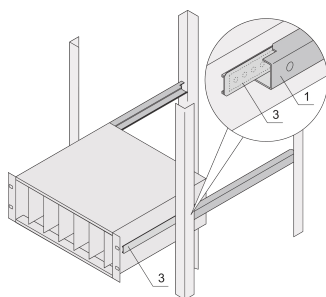

# C-Profile Adaptor for Subracks Assembled into Cabinets, 415 mm

## NUMĂR DE CATALOG

**24562-457**

The C-profile, assembled on the Side Panel of the subrack serves to fix the subrack on the guiding profile when mounted into a cabinet.

## CARACTERISTICI

The C-profile fixes the subrack on the guiding profile when mounted into a cabinet.