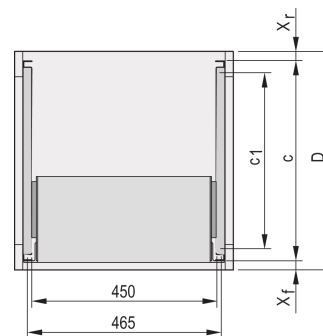

C-Profile Adaptor for Subracks Assembled into Cabinets, 475 mm

NUMĂR DE CATALOG

24562-458

The C-profile, assembled on the Side Panel of the subrack serves to fix the subrack on the guiding profile when mounted into a cabinet.

CERTIFICATIONS

CARACTERISTICI

The C-profile fixes the subrack on the guiding profile when mounted into a cabinet.

ATTRIBUTE PRODUS

Depth: 475mm

Package Quantity: 2

Finish: Anodized

Material: Aluminiu