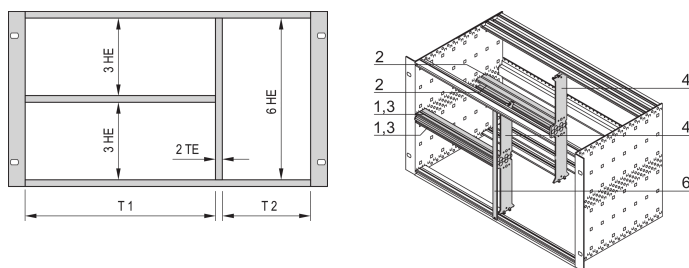

## NUMĂR DE CATALOG

**24562-463**

The combined mounting enable the option to split a 6 U high subrack or case in 2 x 3 U and 6 U sections. Different versions are available.

## CARACTERISTICI

Designed to accept Euroboards (100 mm high) and double Euroboards (233.35 mm high)

Subdivision of the 6 U assembly area into: 2 x 3 U, 1 x 6 U