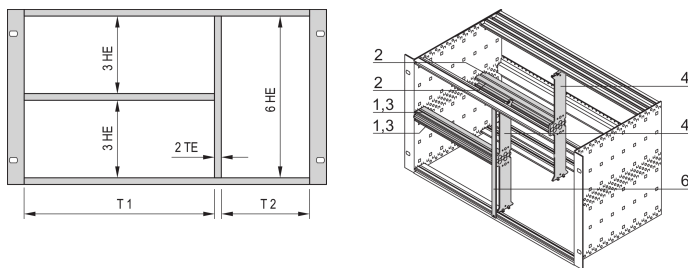

Combined Mounting Kit for Chassis, 84:0 HP

NUMĂR DE CATALOG

24562-484

The combined mounting enable the option to split a 6 U high subrack or case in 2 x 3 U and 6 U sections. Different versions are available.

CERTIFICATIONS

CARACTERISTICI

Designed to accept Euroboards (100 mm high) and double Euroboards (233.35 mm high)

Subdivision of the 6 U assembly area into: 2 x 3 U, 1 x 6 U

ATRIBUTE PRODUS

Package Quantity: 1

Rack Width 1: 84HP

Material: Aluminiu; Zinc Alloy

Product Family: EuropacPRO

Product Type: Mounting Kit

Rack Height: 6U

Type: Combined

Works With: Subracks

Net Weight: 0.657kg